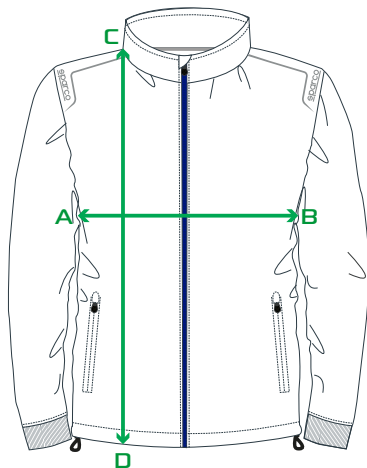

COLOUR COMBINATION

cod.02406BMfg  
TONE ON TONE STITCHINGS

CHEST ZIP  
 BLU 2746 C  
 LATERAL ZIPPS  
 TONE ON TONE

PRINTED DETAIL  
 **sparco**  
 SILVER

BLUE MARINE 289 C

cod.02406NRfg  
TONE ON TONE STITCHINGS

CHEST ZIP  
 1797 C  
 LATERAL ZIPPS  
 TONE ON TONE

PRINTED DETAIL  
 **sparco**  
 SILVER

BLACK

SIZE CHART

SIZES	coll.	S	M	L	XL	XXL	XXXL
A-B torax semi-circumference	-1+	49	52	55	58	61	64
C-D front lenght	-1+	67	69	71	73	75	77